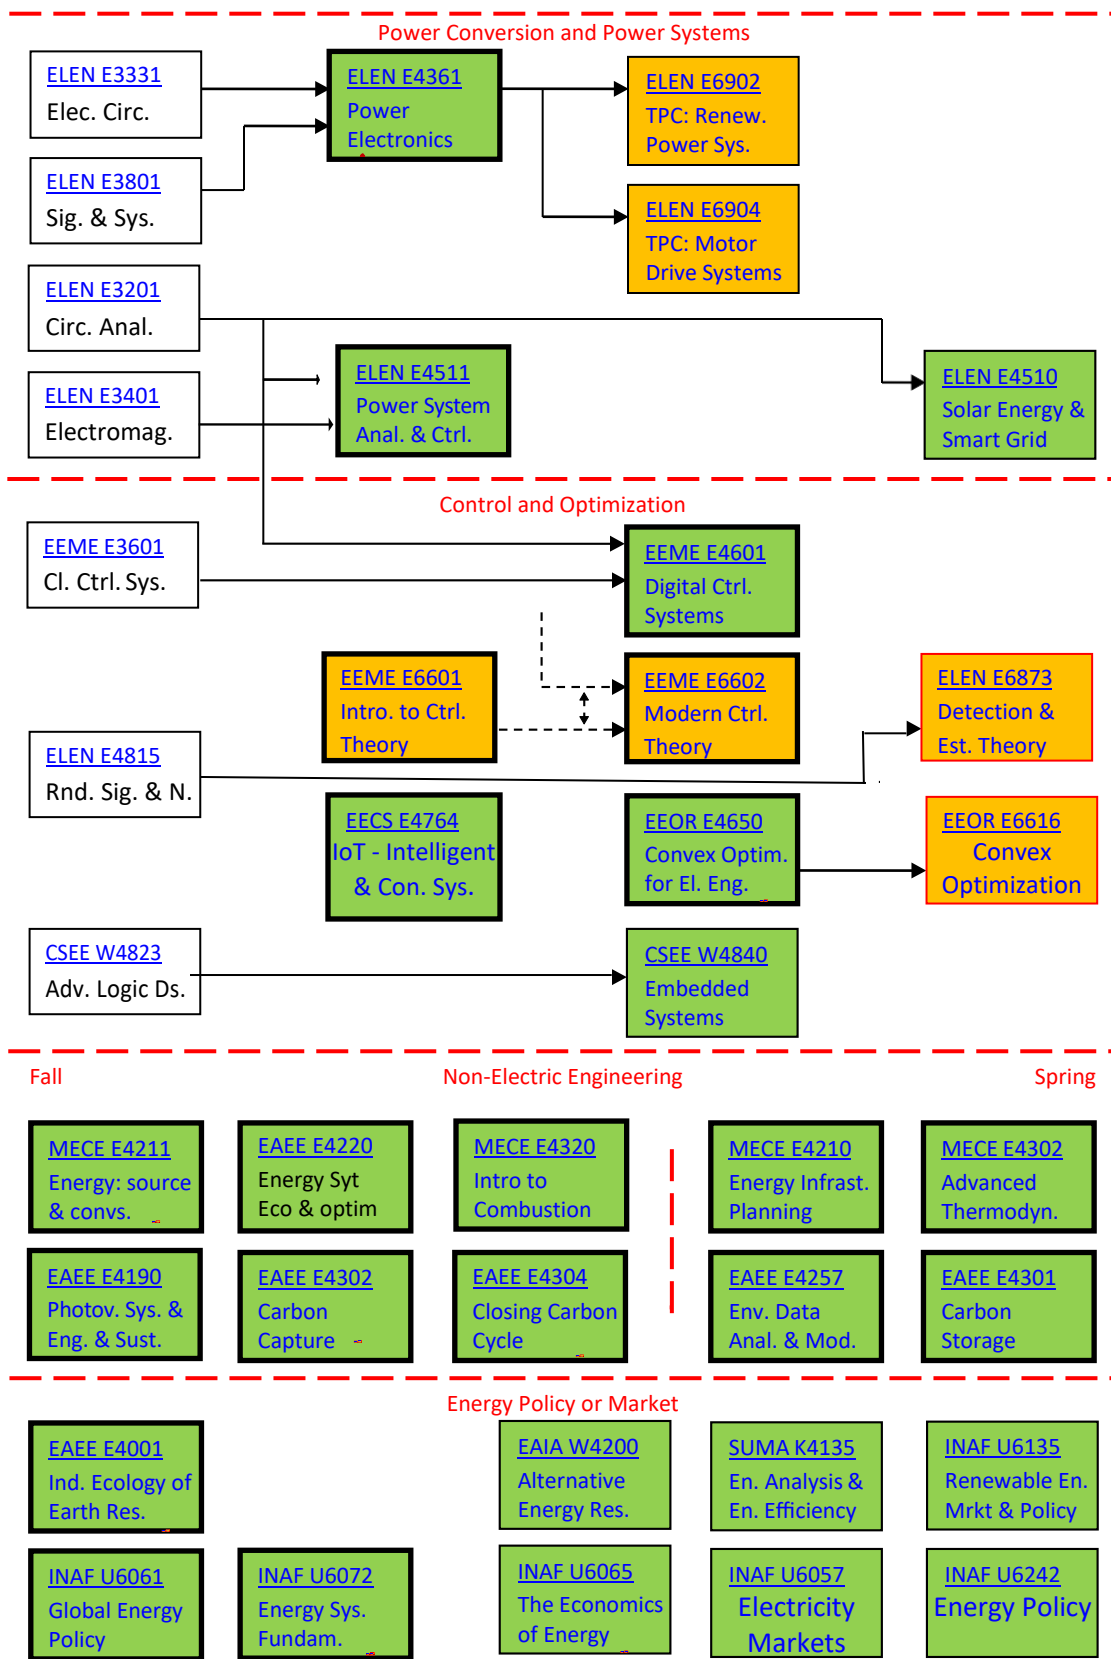

# SMART ELECTRIC ENERGY

## Senior/graduate & Advanced graduate courses in EE

Green = Senior/grad; Orange = Adv. grad.; Bold border = offered regularly Updated: June 2021

**Note:** non-EE or energy policy/market courses may require prerequisites or instructor permission