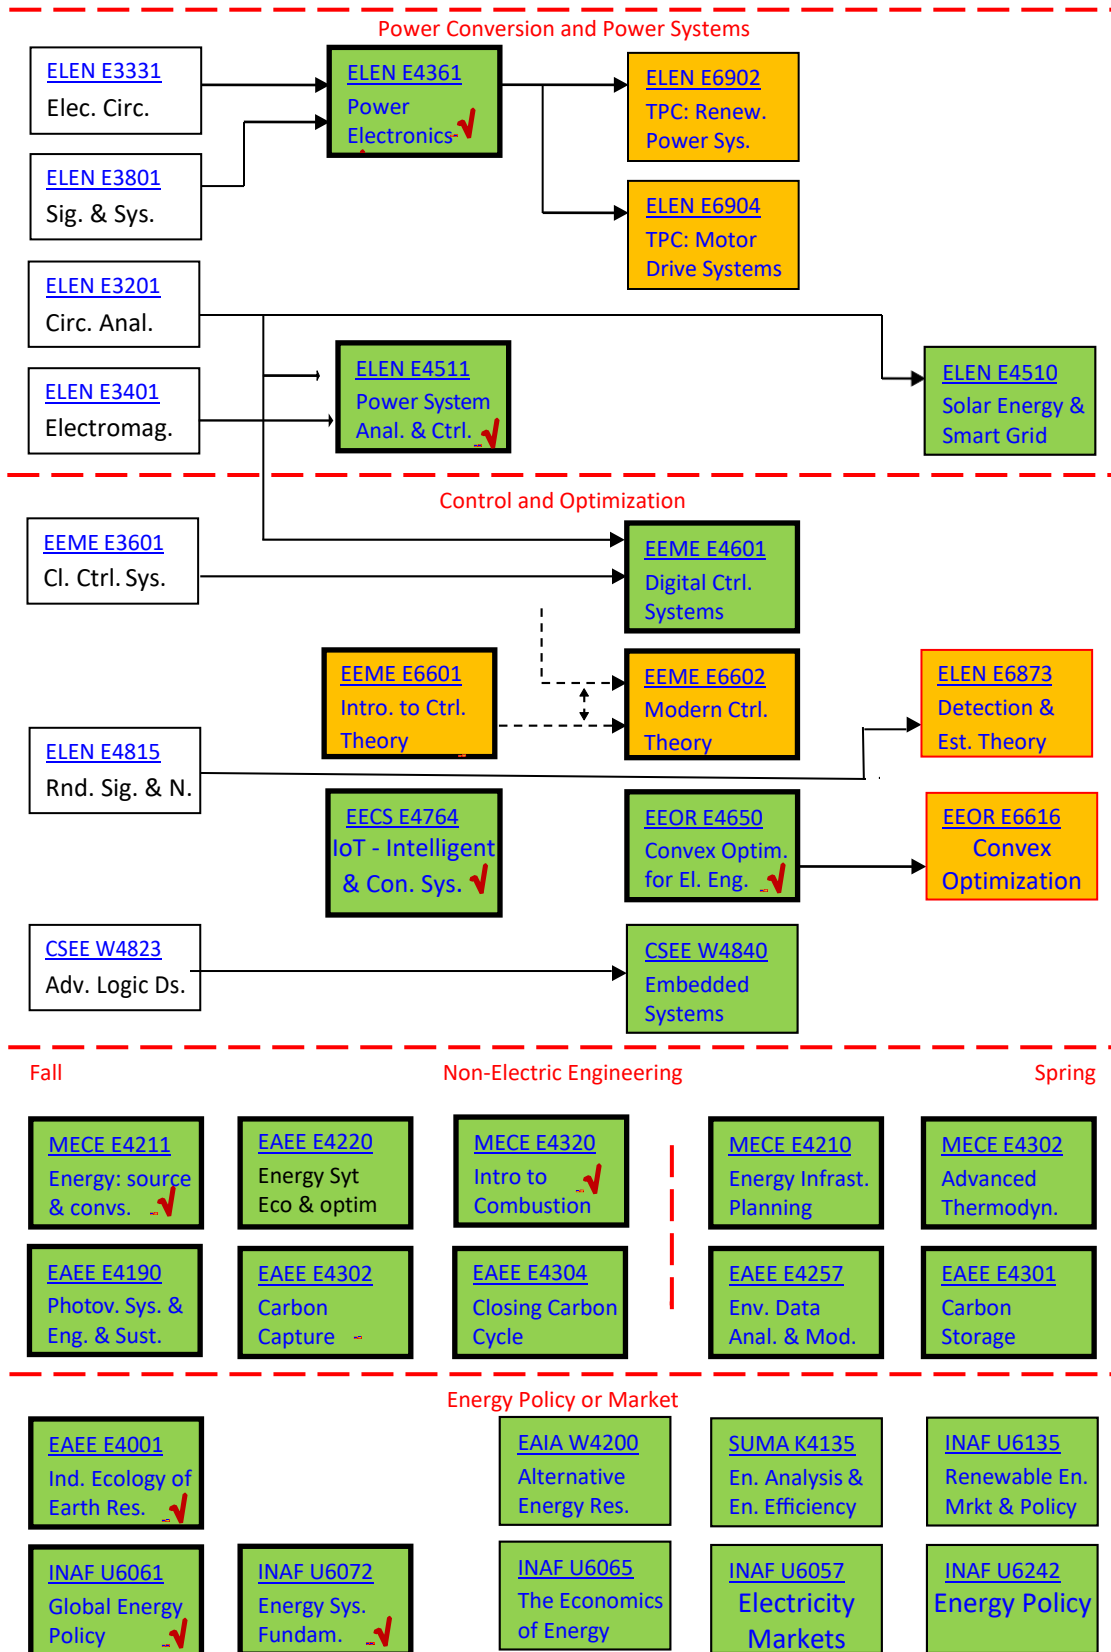

SMART ELECTRIC ENERGY

Senior/graduate & Advanced graduate courses in EE

✓ - Offered Fall '22

Green = Senior/grad; Orange = Adv. grad.; Bold border = offered regularly **Updated: July 2022**

Note: non-EE or energy policy/market courses may require prerequisites or instructor permission