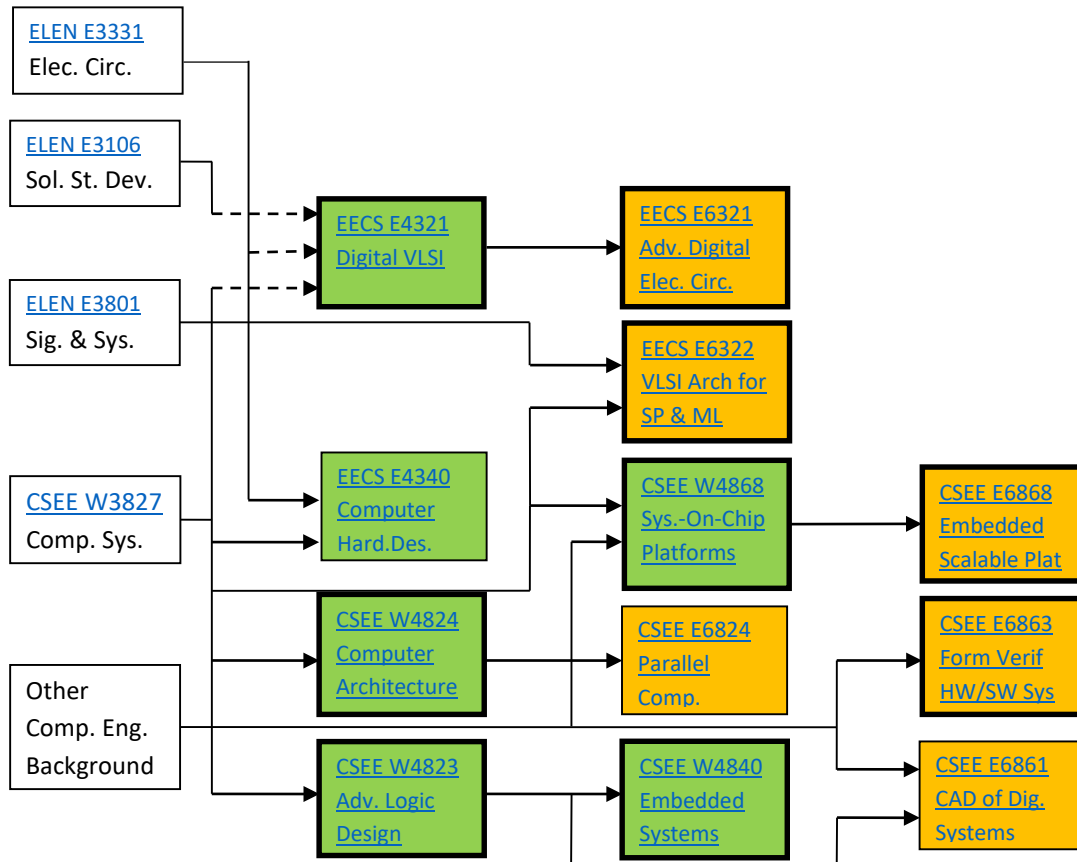

COMPUTER ENGINEERING
Senior/graduate & Advanced graduate courses in EE

Green = Senior/grad; Orange = Adv. graduate; Bold border = offered regularly;
Attached courses = shared lectures; Updated AUG 2018