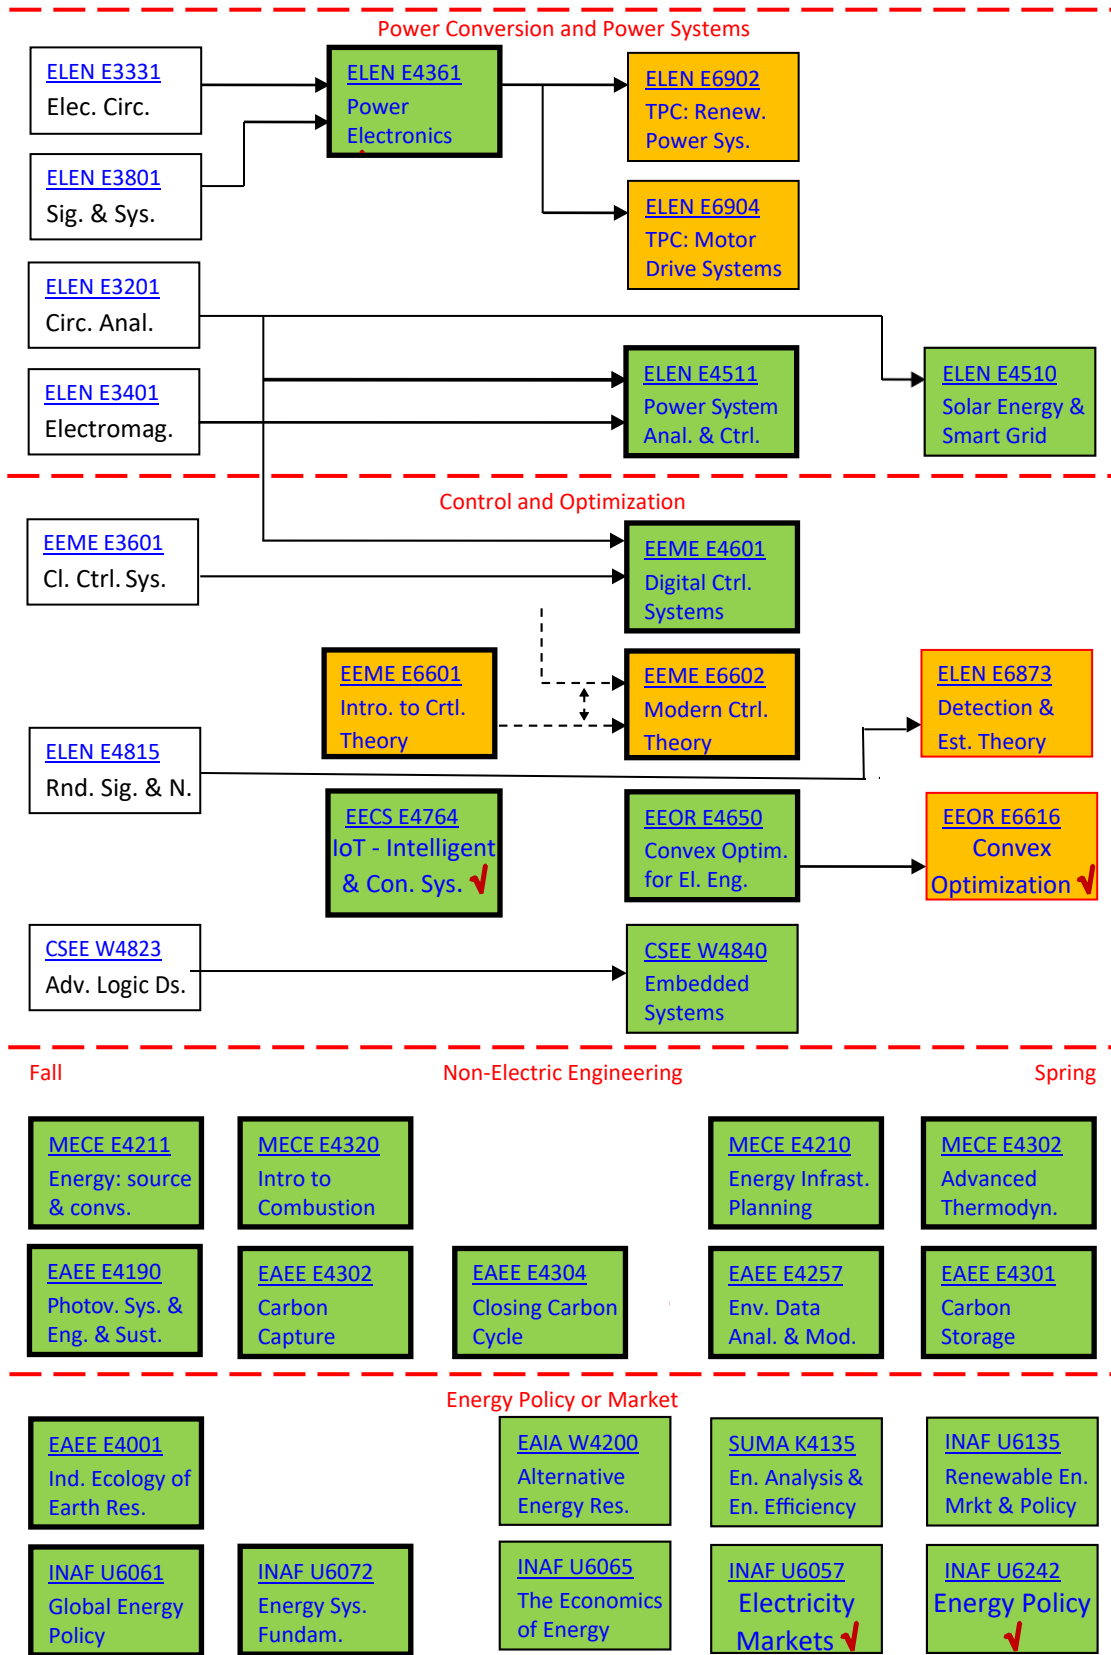

SMART ELECTRIC ENERGY
Senior/graduate & Advanced graduate courses in EE

✓ - Offered Spring '21

Green = Senior/grad; Orange = Adv. grad.; Bold border = offered regularly Updated: December 2020
Note: non-EE or energy policy/market courses may require prerequisites or instructor permission