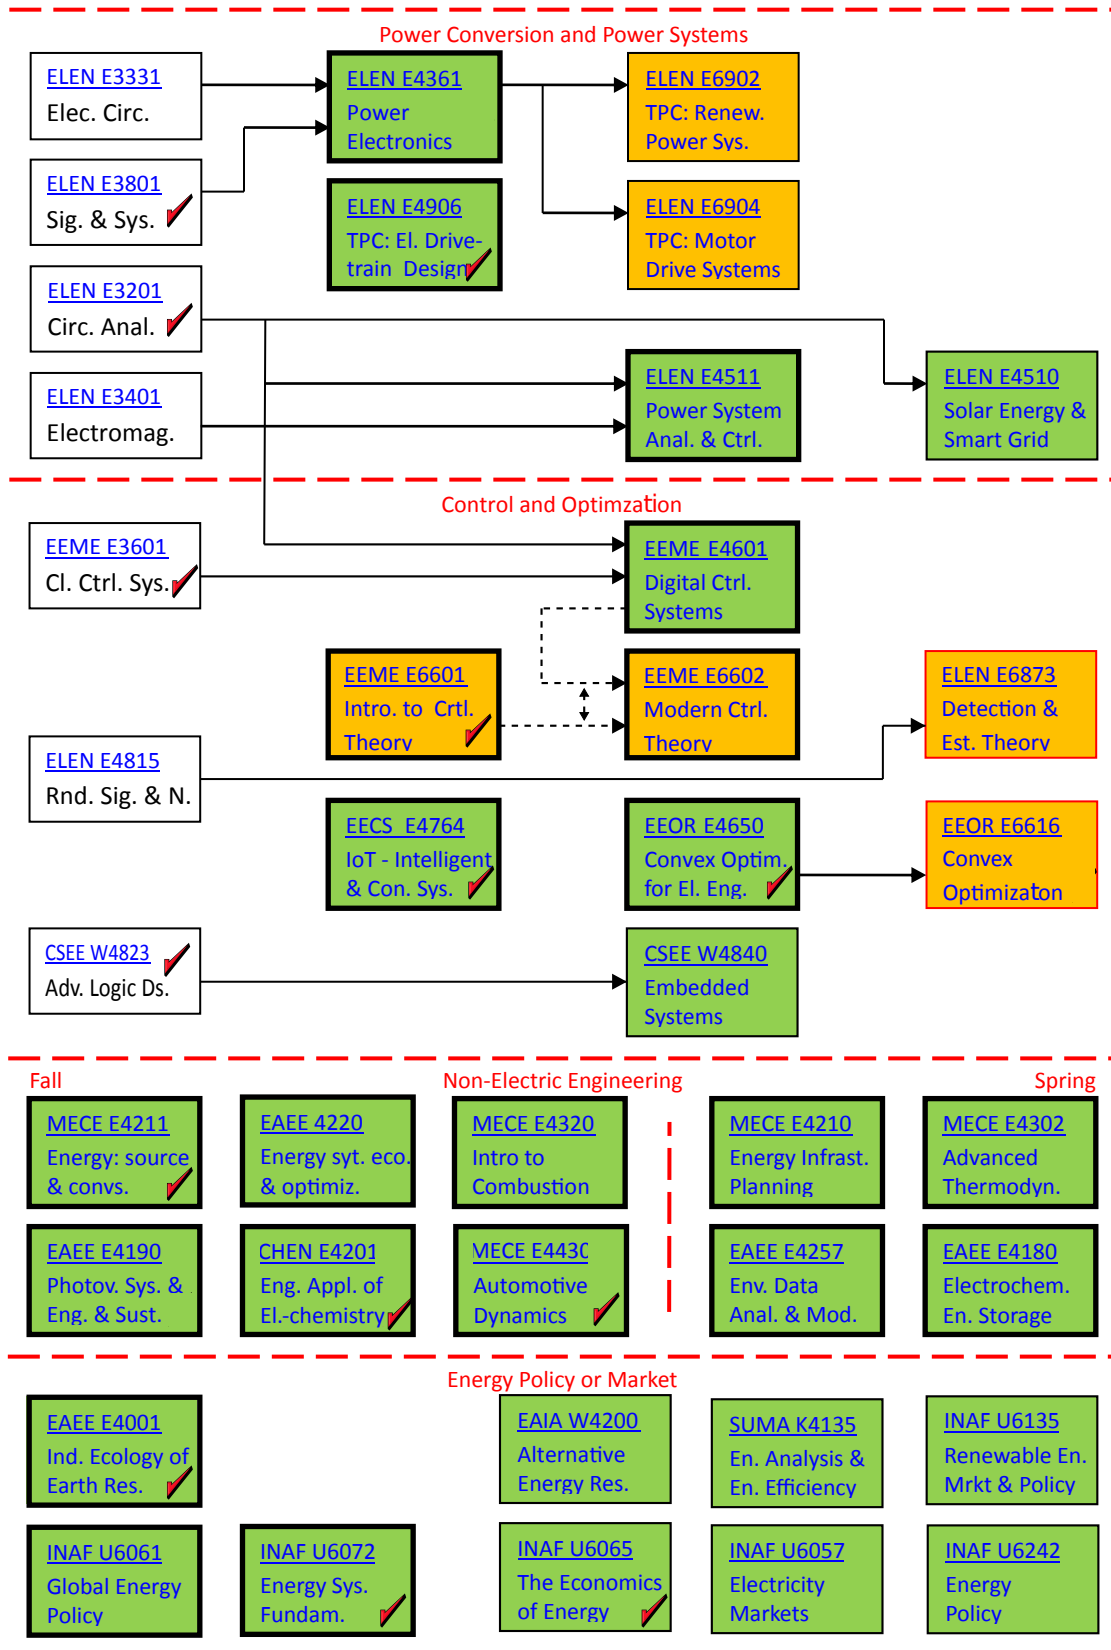

SMART ELECTRIC ENERGY
Senior/graduate & Advanced graduate courses in EE

Green = Senior/grad; Orange = Adv. grad.; Bold border = offered regularly; ✓ = offered Fall 2020

Note: non-EE or energy policy/market courses may require prerequisites or instructor permission