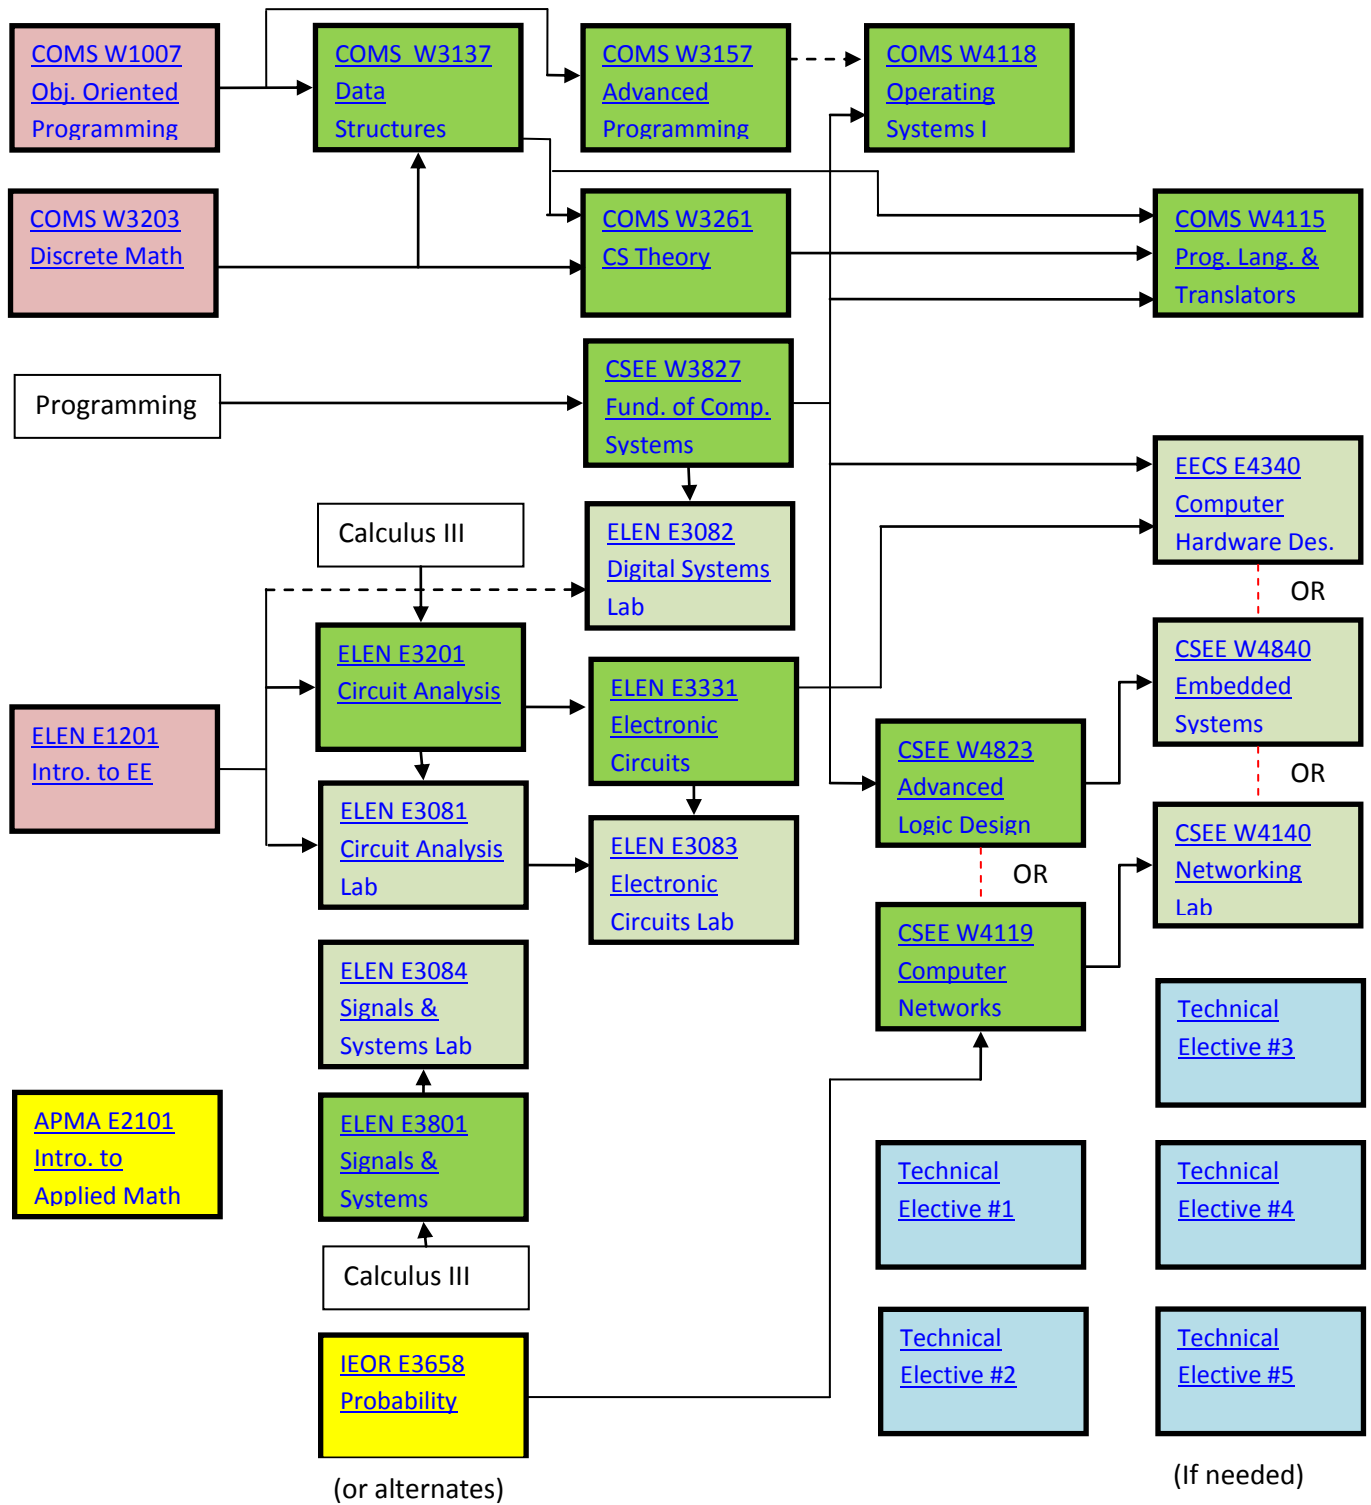

UNDERGRADUATE COMPUTER ENGINEERING PROGRAM
Sequencing Constraints for EE/CS Courses

Green = Required EE/CS; Blue = Tech Electives; Yellow = Other Depts.; Pink = EE/CS Prep.; June 2010