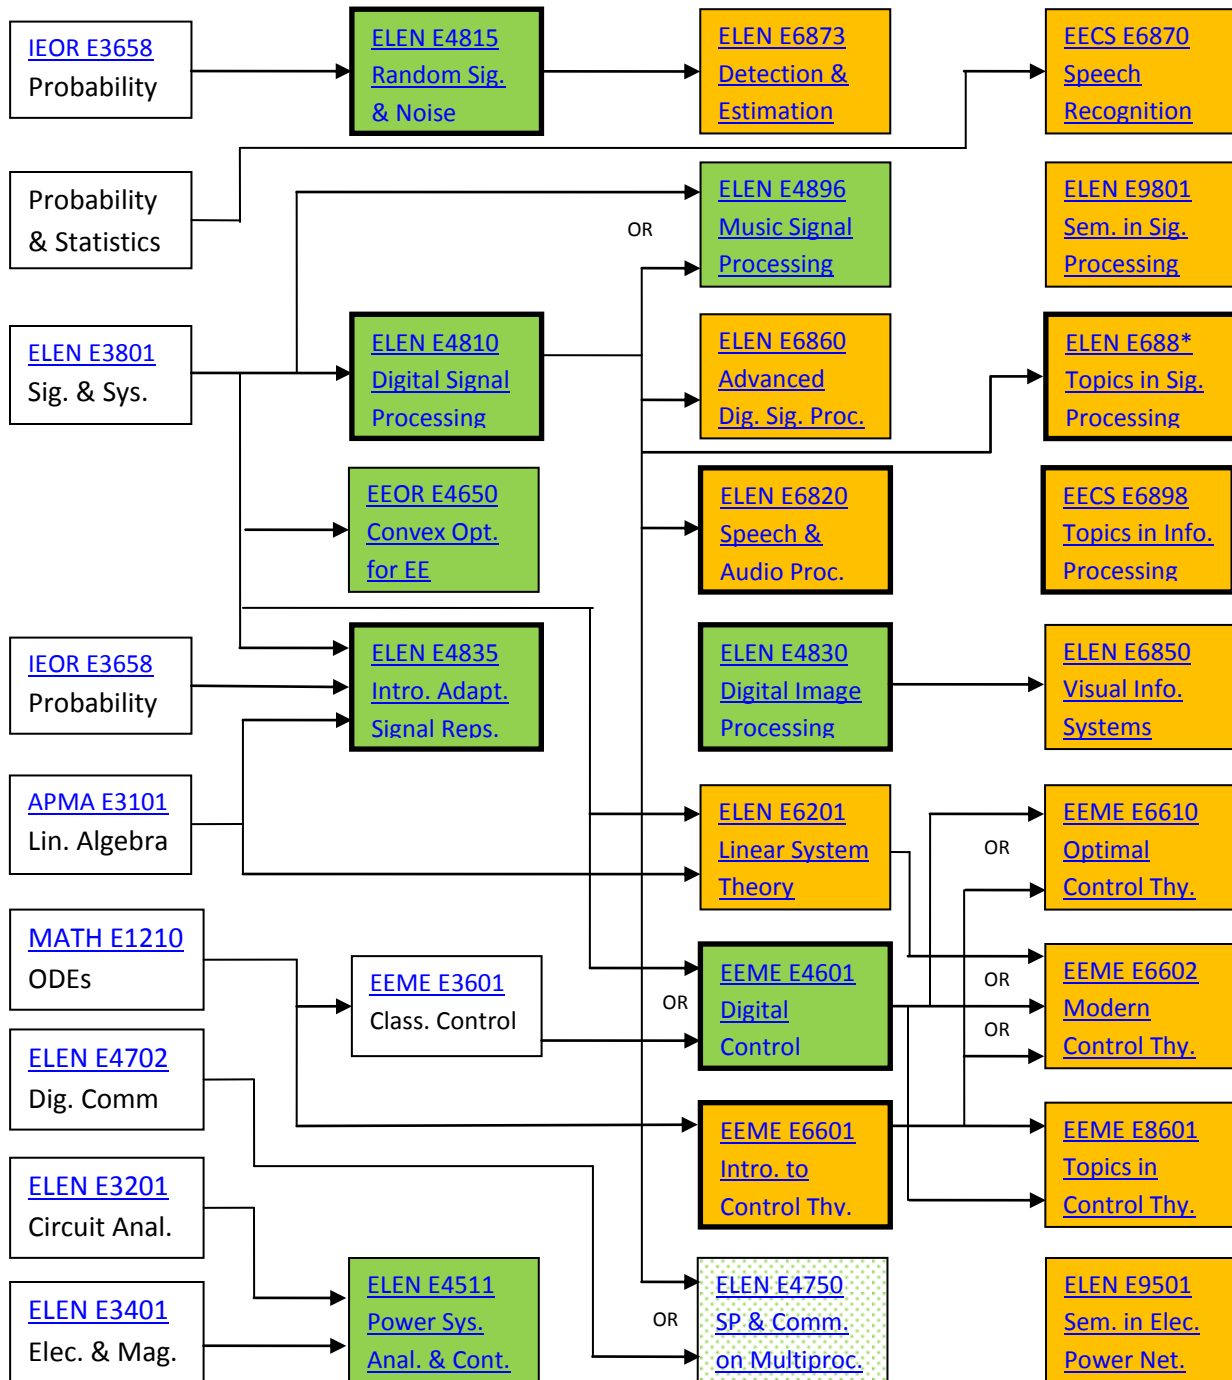

SIGNALS & SYSTEMS & CONTROL (Senior/graduate & Advanced graduate courses in EE)

Green = Senior/grad; Orange = Advanced graduate; Bold border = offered regularly; Updated AUG 2015

Recent topics for ELEN E688* & EECS E689*:

- ELEN E6880 Topic: Space-Time Coding / SP Wireless Comm. (Spring '08, '07)
- ELEN E6880 Topic: MIMO Wireless Communication (Spring '14, '13, '12, '11)
- ELEN E6881 Topic: Video Coding and Communications (Spring '09, '08)
- ELEN E6881 Topic: Multicarrier Resource Allocation (Fall '14)
- ELEN E6882 Topic: Visual Search Engine (Spring '12, '11)
- ELEN E6882 Topic: Mobile Sensing & Analysis (Spring '15)
- ELEN E6883 Topic: Detection & Estimation (Fall '10, '09, '08, '06)
- ELEN E6884 Topic: Data Compression (Spring '14, '13, '12, '11)
- ELEN E6885 Topic: Network Science (Fall '13, '12, '11, '10)
- ELEN E6886 Topic: Sparse Rep. / High Dim. Geom. (Fall '15, Spr '14, F '12, '11)

- ELEN E6887 Topic: Statistical Learning Theory (Spring '10, '09)
- ELEN E6888 Topic: Broadband Wireless (Spring '15, '14, '13, '12, '11, '10)
- ELEN E6889 Topic: Large Data Stream Proc. (Fall '15, Spring '14, '10)
- EECS E6890 Topic: Visual Recognition and Search (Spring '14, '13)
- EECS E6891 Topic: Reproducing Computational Results (Spring '14, '13)
- EECS E6892 Topic: Bayesian Models in Machine Learning (Fall '15, Spring '14)
- EECS E6893 Topic: Big Data Analytics (Fall '15, '14)
- EECS E6894 Topic: Deep Learning for Computer Vision & NLP (Spring '15)
- EECS E6895 Topic: Adv. Big Data Analytics (Spring '15)
- EECS E6898 Topic: From Data to Solutions (Fall '14, '13, '12)