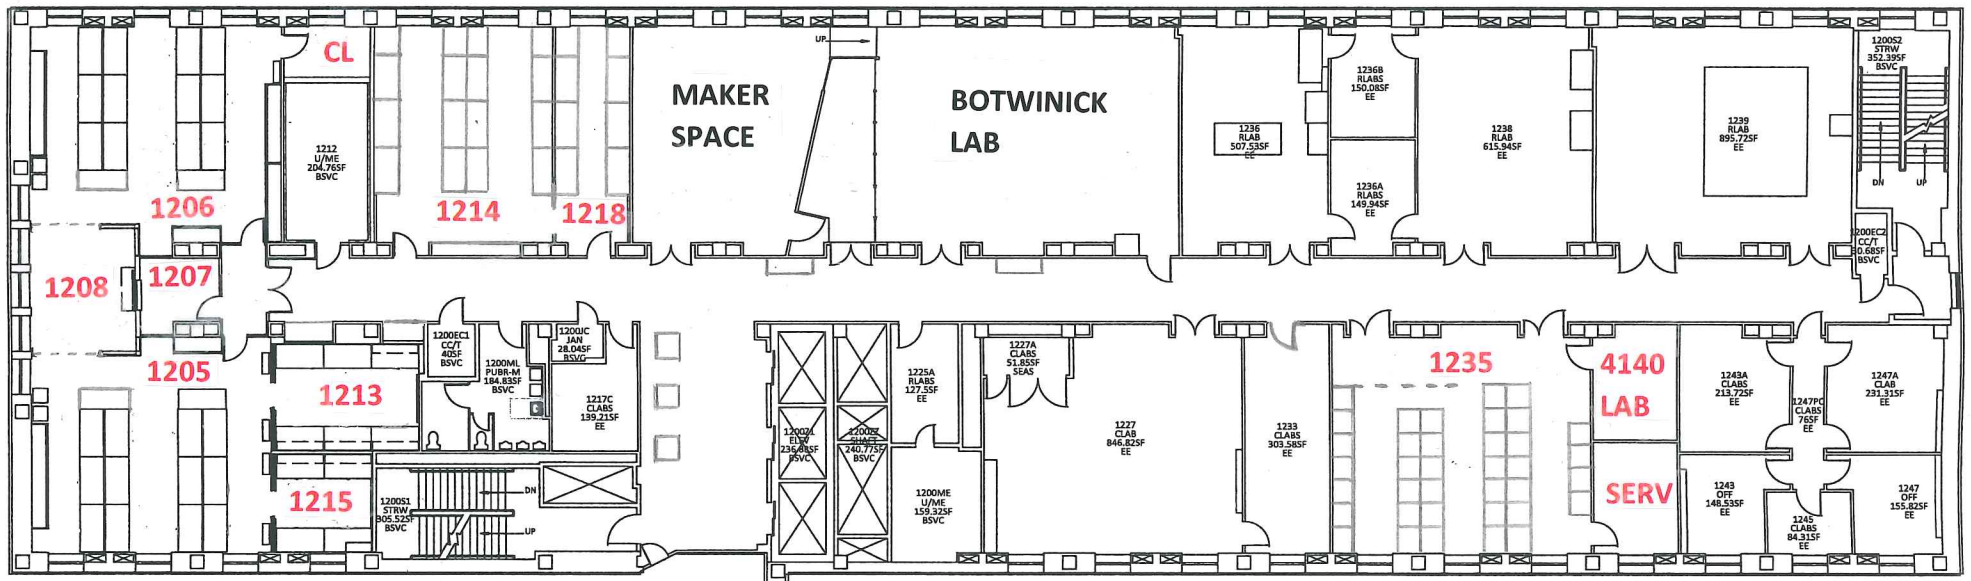

# EE TEACHING LABS

Mudd 1200 Level